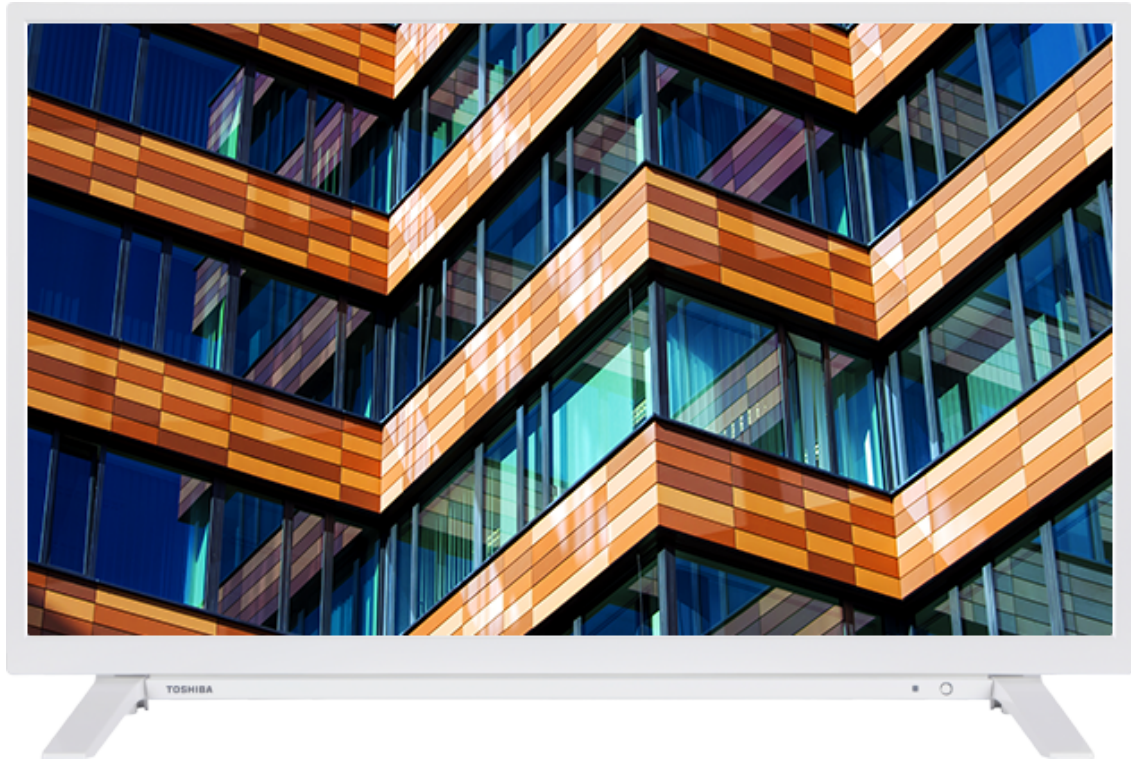

TOSHIBA

LL2B Series

32LL2B64DG

EAN: 5055862331019

NETFLIX

SECURE
SMART TV

 **USB MEDIA PLAYER**

HDMI
HIGH-DEFINITION MULTIMEDIA INTERFACE

 **SCREEN SHARE**

Share your most precious memories. Display photos from your smartphone or tablet on your big screen Toshiba TV.

 | built-in

With the embedded microphone system on, your TV becomes an Alexa device itself. You can ask Alexa to change the channel, open apps, search for movies and shows, play music, and more

CONNECTIONS

SIZE

DISPLAY

Screen Size (inch / cm)	32" / 80cm
Panel Type	Direct Back Light (DLED)
Resolution	FHD (1920 x 1080)
Brightness	250

SOUND

Dolby Audio™	Yes
Audio Output Power (RMS)	2x6W
Speaker Type	Down Firing
Internal Subwoofer	No
Sound Modes	Music, Movie, Speech, Classic, Flat, User
DTS	Yes
Equalizer	5 band
Onkyo	No