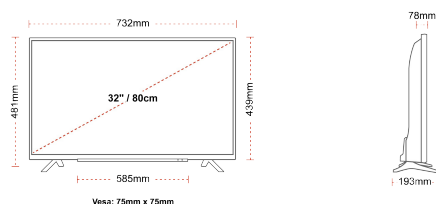

CONNECTIONS

SIZE

DISPLAY

Screen Size (inch / cm)	32" / 80cm
Panel Type	Direct Back Light (DLED)
Resolution	FHD (1920 x 1080)
Brightness	250

SOUND

Dolby Audio™	Yes
Audio Output Power (RMS)	2x6W
Speaker Type	Down Firing
Internal Subwoofer	No
Sound Modes	Music, Movie, Speech, Classic, Flat, User
DTS	Yes
Equalizer	5 band
Onkyo	No

MECHANICAL

Boxed dimensions (mm)	795 x 128 x 530
Dimensions with stand (mm)	732 x 193 x 481
Dimensions without Stand (mm)	732 x 78 x 439
Gross Weight (kg)	7
Net Weight (kg)	4,7
VESA (Wall mount) WxH	75mm x 75mm
Screw Size	M4