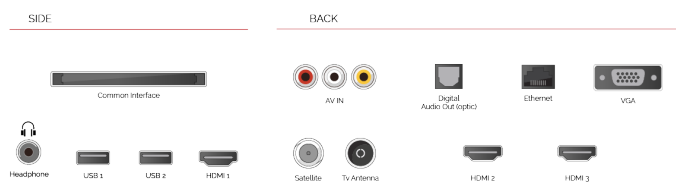

 **SCREEN SHARE**

Share your most precious memories. Display photos from your smartphone or tablet on your big screen Toshiba TV.

 | built-in

With the embedded microphone system on, your TV becomes an Alexa device itself. You can ask Alexa to change the channel, open apps, search for movies and shows, play music, and more

CONNECTIONS

SIZE

DISPLAY

Screen Size (inch / cm)	32" / 80cm
Panel Type	Direct Back Light (DLED)
Resolution	FHD (1920 x 1080)
Brightness	250

SOUND

Dolby Audio™	Yes
Audio Output Power (RMS)	2x6W
Speaker Type	Down Firing
Internal Subwoofer	No
Sound Modes	Music, Movie, Speech, Classic, Flat, User
DTS	Yes
Equalizer	5 band
Onkyo	No