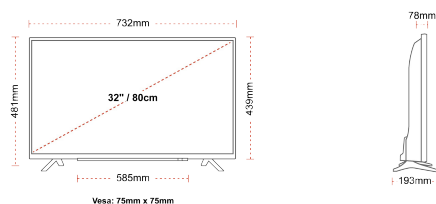

F

32kWh/1000

G

HDR
 45kWh/1000

HIGHLIGHTS

- ⌕ Full HD
- ⌕ 3x HDMI, 2x USB
- ⌕ Smart TV
- ⌕ Internal WLAN & Bluetooth
- ⌕ Alexa
- ⌕ Works With Google

CONNECTIONS

SIZE

DISPLAY

Screen Size (inch / cm)	32" / 80cm
Panel Type	Direct Back Light (DLED)
Resolution	FHD (1920 x 1080)
Brightness	250

SOUND

Dolby Audio™	Yes
Audio Output Power (RMS)	2x6W
Speaker Type	Down Firing
Internal Subwoofer	No
DTS	Yes
Equalizer	5 band
Onkyo	No

MECHANICAL

Boxed dimensions (mm)	795 x 128 x 530
Dimensions with stand (mm)	732 x 193 x 481
Dimensions without Stand (mm)	732 x 78 x 439
Gross Weight (kg)	7
Net Weight (kg)	4,7
VESA (Wall mount) WxH	75mm x 75mm
Screw Size	M4