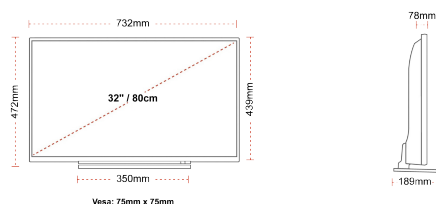

SIZE

DISPLAY

Screen Size (inch / cm)	32" / 80cm
Panel Type	Direct Back Light (DLED)
Resolution	FHD (1920 x 1080)
Brightness	250

SOUND

Dolby Audio™	Yes
Audio Output Power (RMS)	2x6W
Speaker Type	Down Firing
Internal Subwoofer	No
Sound Modes	Music, Movie, Speech, Classic, Flat, User
DTS	Yes
Equalizer	5 band
Onkyo	No

MECHANICAL

Boxed dimensions (mm)	795 x 128 x 530
Dimensions with stand (mm)	732 x 189 x 472
Dimensions without Stand (mm)	732 x 78 x 439
Gross Weight (kg)	7
Net Weight (kg)	5
VESA (Wall mount) WxH	75mm x 75mm
Screw Size	M4