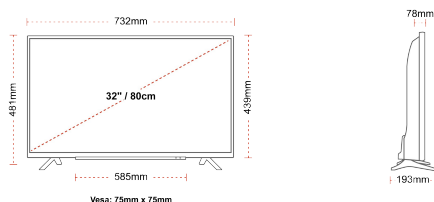

F

32kWh/1000

HIGHLIGHTS

- ⌚ HD (High Definition) Ready
- ⌚ 2x HDMI, 1x USB
- ⌚ Smart TV
- ⌚ Internal WLAN

CONNECTIONS

SIZE

DISPLAY

Screen Size (inch / cm)	32" / 80cm
Panel Type	Direct Back Light (DLED)
Resolution	HD Ready (1366 x 768)
Brightness	250

MECHANICAL

Boxed dimensions (mm)	795 x 128 x 530
Dimensions with stand (mm)	732 x 193 x 481
Dimensions without Stand (mm)	732 x 78 x 439
Gross Weight (kg)	7
Net Weight (kg)	4,7
VESA (Wall mount) WxH	75mm x 75mm
Screw Size	M4