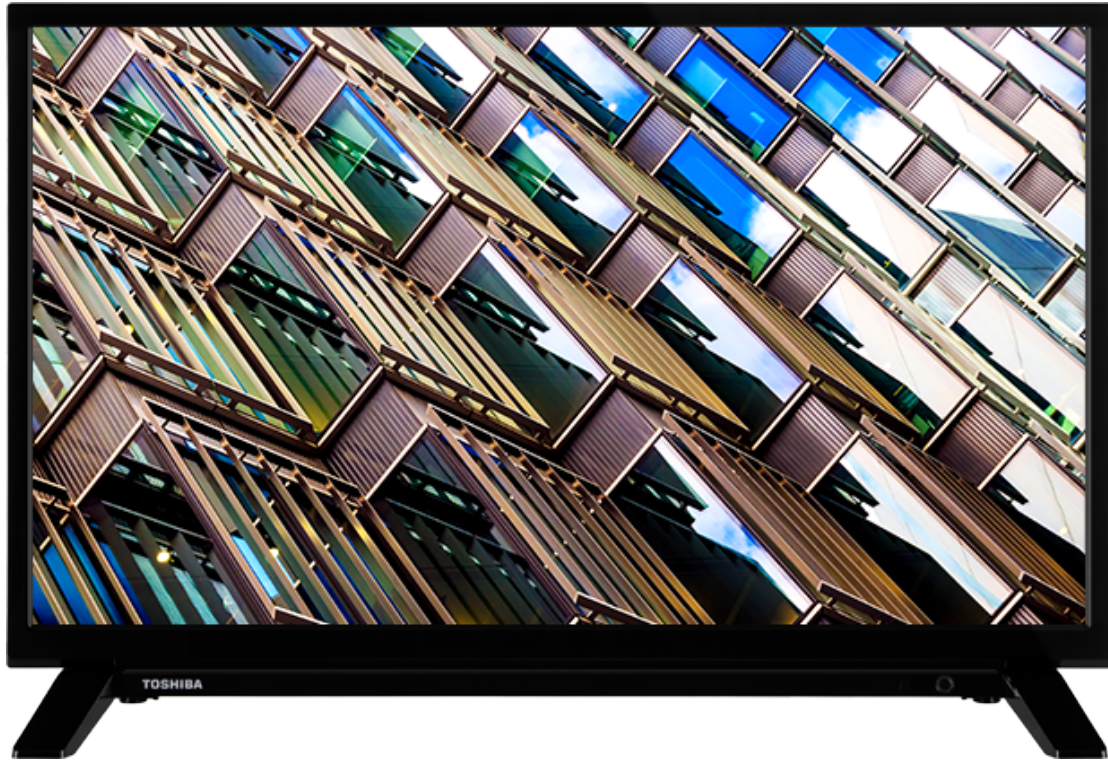

TOSHIBA

WL2B Series

32WL2B63DG

EAN: 5055862330944

 **SECURE**
SMART TV

NETFLIX

prime video

alexa | built-in

 **SCREEN SHARE**

 **INTEGRATED**
MANUAL  **Dolby Audio**

720p HD READY

To watch TV in HD picture quality is to see and believe in the on-screen action. Catch additional detail in every scene for a more authentic viewer experience.

 **SMART TV**

A whole new world of entertainment awaits you on your Toshiba big screen TV and it's all just one click away. Choose from Toshiba's huge range of music, video, TV and social media apps. With Netflix®, Prime Video or YouTube™, you will find plenty of content.

F

32kWh/1000

HIGHLIGHTS

- ⌚ HD (High Definition) Ready
- ⌚ 3x HDMI, 2x USB
- ⌚ Smart TV
- ⌚ Internal WLAN
- ⌚ Bluetooth

CONNECTIONS

SIZE

DISPLAY

Screen Size (inch / cm)	32" / 80cm
Panel Type	Direct Back Light (DLED)
Resolution	HD Ready (1366 x 768)
Brightness	250