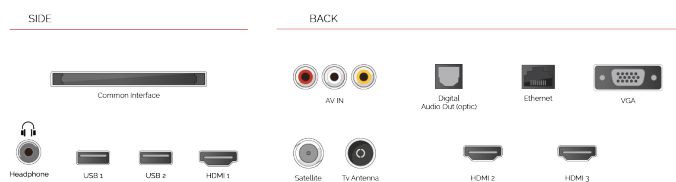

HDMI
HIGH-DEFINITION MULTIMEDIA INTERFACE

Designed with HDMI™ port, Toshiba TVs make it easy for you to connect to multiple HD devices.

 **USB MEDIA PLAYER**

When you connect a USB storage device to your Toshiba TV, you can playback your downloaded music tracks and movies on the big screen.

F

32kWh/1000

HIGHLIGHTS

- ⌚ HD (High Definition) Ready
- ⌚ 3x HDMI, 2x USB
- ⌚ Smart TV
- ⌚ Internal WLAN
- ⌚ Bluetooth

CONNECTIONS

SIZE

DISPLAY

Screen Size (inch / cm)	32" / 80cm
Panel Type	Direct Back Light (DLED)
Resolution	HD Ready (1366 x 768)
Brightness	250