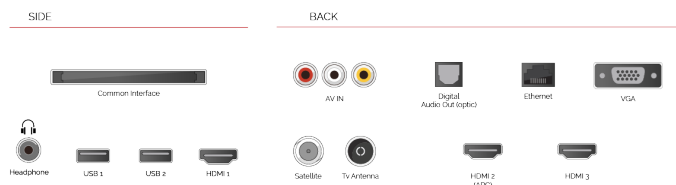

HDMI[®]
HIGH-DEFINITION MULTIMEDIA INTERFACE

Designed with HDMI™ port, Toshiba TVs make it easy for you to connect to multiple HD devices.

 **USB MEDIA PLAYER**

When you connect a USB storage device to your Toshiba TV, you can playback your downloaded music tracks and movies on the big screen.

F

32kWh/1000

HIGHLIGHTS

- ⌕ HD (High Definition) Ready
- ⌕ 3x HDMI, 2x USB
- ⌕ Smart TV
- ⌕ Internal WLAN
- ⌕ Bluetooth

CONNECTIONS

SIZE

DISPLAY

Screen Size (inch / cm)	32" / 80cm
Panel Type	Direct Back Light (DLED)
Resolution	HD Ready (1366 x 768)
Brightness	250