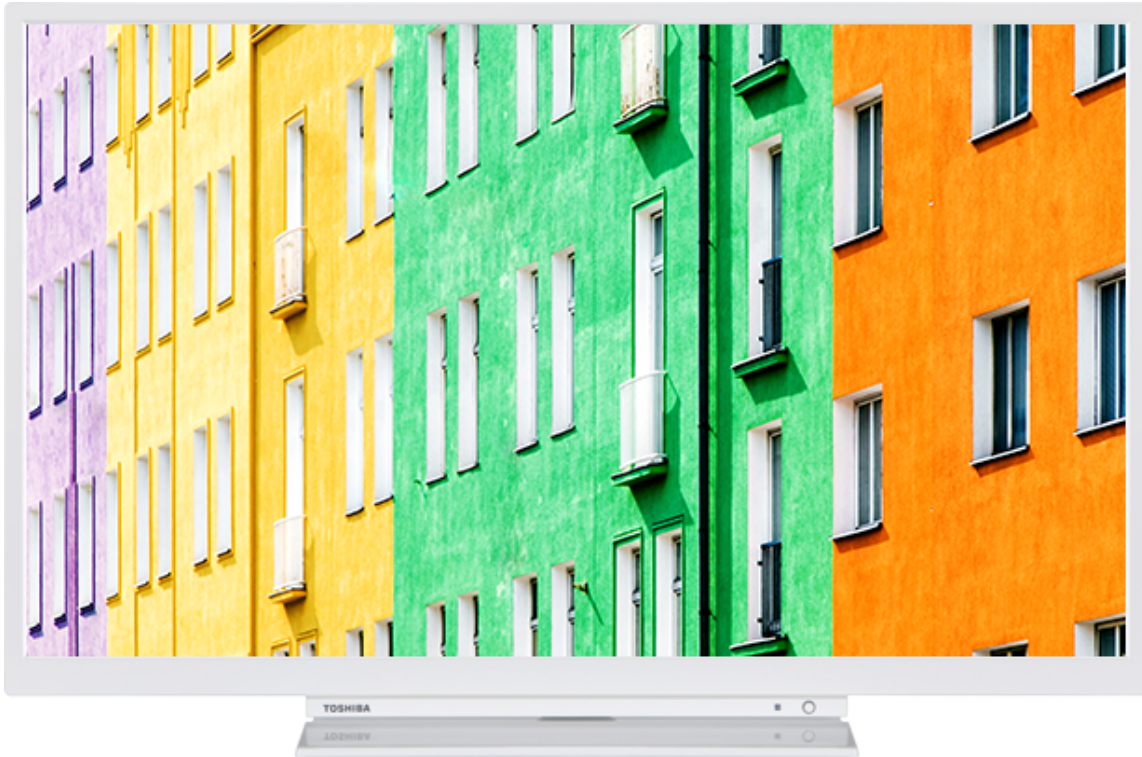

TOSHIBA

WL3B Series

32WL3B64DG

EAN: 5055862329382

 **SECURE**
SMART TV

NETFLIX

prime video

 | built-in

 **SCREEN SHARE**

 **INTEGRATED**
MANUAL  **Dolby Audio**

720p HD READY

To watch TV in HD picture quality is to see and believe in the on-screen action. Catch additional detail in every scene for a more authentic viewer experience.

F

32kWh/1000

HIGHLIGHTS

- ⌕ HD (High Definition) Ready
- ⌕ 3x HDMI, 2x USB
- ⌕ Smart TV
- ⌕ Internal WLAN
- ⌕ Bluetooth

CONNECTIONS

SIZE

DISPLAY

Screen Size (inch / cm)	32" / 80cm
Panel Type	Direct Back Light (DLED)
Resolution	HD Ready (1366 x 768)
Brightness	250