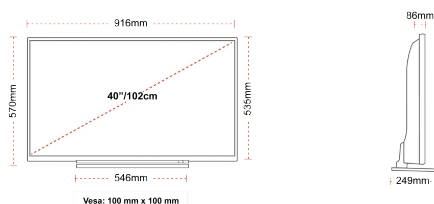

## SIZE

## DISPLAY

Screen Size (inch / cm)	40" / 102cm
Panel Type	DLED
Resolution	Ultra HD (3840 x 2160)
Brightness	270

## MECHANICAL

Boxed dimensions (mm)	995 x 154 x 662
Dimensions with stand (mm)	916 x 249 x 570
Dimensions without Stand (mm)	916 x 86 x 535
Gross Weight (kg)	12
Net Weight (kg)	9
VESA (Wall mount) WxH	100mm x 100mm
Screw Size	M4