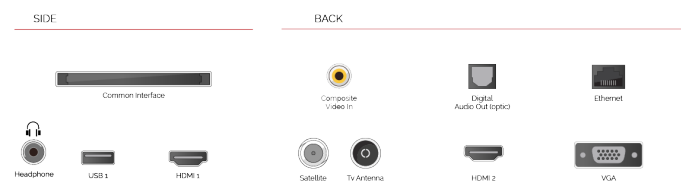

T R U
FLOW

Predicts the frame in between the frames to create smoother viewing in fast-paced scenes. Perfect for sport and movies.

F

45kWh/1000

G

HDR
 75kWh/1000

HIGHLIGHTS

- ⌕ 4K HDR UHD
- ⌕ TRU Picture Engine
- ⌕ Dolby Vision HDR
- ⌕ HDR10 & HLG
- ⌕ Internal WLAN
- ⌕ 2x HDMI, 1x USB

CONNECTIONS

SIZE

DISPLAY

Screen Size (inch / cm)	40" / 102cm
Panel Type	Direct Back Light (DLED)
Resolution	Ultra HD (3840 x 2160)
Brightness	270

SOUND

Dolby Audio™	Yes
Audio Output Power (RMS)	2x8W
Speaker Type	Down Firing
Internal Subwoofer	No
Sound Modes	Music, Movie, Speech, Classic, Flat, User
DTS	Yes
Equalizer	5 band
Onkyo	No