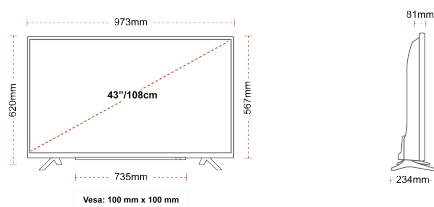

HIGHLIGHTS

- ⌵ Android TV
- ⌵ Google Assistant
- ⌵ Chromecast Built in
- ⌵ 4K UHD HDR
- ⌵ Dolby Vision HDR
- ⌵ Google Play Store

SIZE

DISPLAY

Screen Size (inch / cm)	43" / 108cm
Panel Type	DLED
Resolution	Ultra HD (3840 x 2160)
Brightness	350

MECHANICAL

Boxed dimensions (mm)	1085 x 154 x 710
Dimensions with stand (mm)	973 x 234 x 620
Dimensions without Stand (mm)	973 x 81 x 567
Gross Weight (kg)	11
Net Weight (kg)	8
VESA (Wall mount) WxH	100mm x 100mm