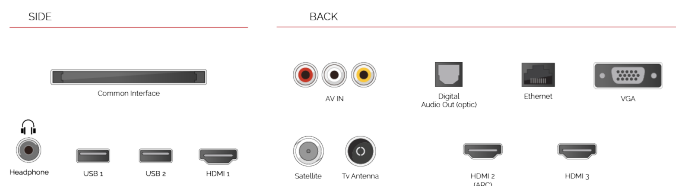

 **alex** | built-in

With the embedded microphone system on, your TV becomes an Alexa device itself. You can ask Alexa to change the channel, open apps, search for movies and shows, play music, and more

G

54kWh/1000

G

HDR
 88kWh/1000

HIGHLIGHTS

- ⌕ 4K HDR UHD
- ⌕ TRU Picture Engine
- ⌕ 3x HDMI, 2x USB
- ⌕ Dolby Vision HDR
- ⌕ HDR10 & HLG
- ⌕ Internal WLAN

CONNECTIONS

SIZE

DISPLAY

Screen Size (inch / cm)	43" / 108cm
Panel Type	DLED
Resolution	Ultra HD (3840 x 2160)
Brightness	350

SOUND

Dolby Audio™	Yes
Audio Output Power (RMS)	2x10W
Speaker Type	Down Firing
Internal Subwoofer	No
Sound Modes	Music, Movie, Speech, Classic, Flat, User
DTS	DTS HD + DTS TruSurround
Equalizer	5 band
Onkyo	No