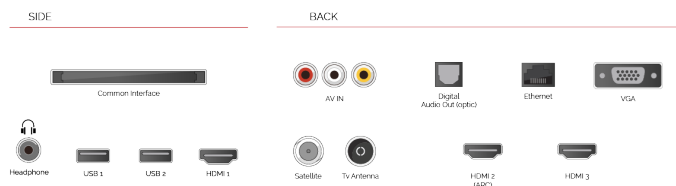

## HIGHLIGHTS

- ⌵ 4K HDR UHD
- ⌵ TRU Picture Engine
- ⌵ 3x HDMI, 2x USB
- ⌵ Dolby Vision HDR
- ⌵ HDR10 & HLG
- ⌵ Internal WLAN

## CONNECTIONS