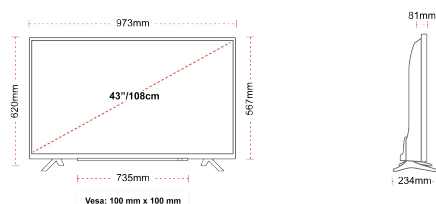

## SIZE

## DISPLAY

Screen Size (inch / cm)	43" / 108cm
Panel Type	DLED
Resolution	Ultra HD (3840 x 2160)
Brightness	350

## MECHANICAL

Boxed dimensions (mm)	1085 x 154 x 710
Dimensions with stand (mm)	973 x 234 x 620
Dimensions without Stand (mm)	973 x 81 x 567
Gross Weight (kg)	11,0
Net Weight (kg)	7,5
VESA (Wall mount) WxH	100mm x 100mm
Screw Size	M4