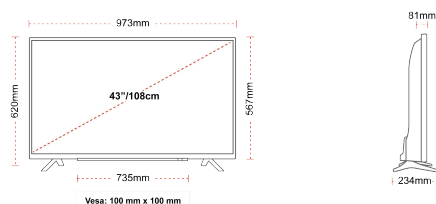

G

54kWh/1000

G

HDR
 88kWh/1000

HIGHLIGHTS

- ⌕ 4K HDR UHD
- ⌕ TRU Picture Engine
- ⌕ 3x HDMI, 2x USB
- ⌕ Dolby Vision HDR
- ⌕ HDR10 & HLG
- ⌕ Internal WLAN

CONNECTIONS

SIZE

DISPLAY

Screen Size (inch / cm)	43" / 108cm
Panel Type	DLED
Resolution	Ultra HD (3840 x 2160)
Brightness	350

SOUND

Dolby Audio™	Yes
Audio Output Power (RMS)	2x10W
Speaker Type	Down Firing
Internal Subwoofer	No
Sound Modes	Music, Movie, Speech, Classic, Flat, User
DTS	DTS HD + DTS TruSurround
Equalizer	5 band
Onkyo	No

MECHANICAL

Boxed dimensions (mm)	1085 x 154 x 710
Dimensions with stand (mm)	973 x 234 x 620
Dimensions without Stand (mm)	973 x 81 x 567
Gross Weight (kg)	11,0
Net Weight (kg)	7,5
VESA (Wall mount) WxH	100mm x 100mm
Screw Size	M4