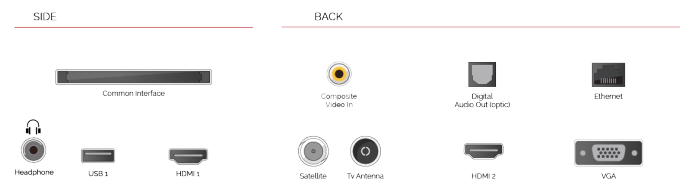

TRU Picture Technology provides smooth, upscaled and more detailed viewing whatever you're watching.

Immerse yourself in the on-screen action with one of our Toshiba Dolby Vision compatible TVs. The preferred HDR video format of movie makers around the world, Dolby Vision uses dynamic metadata to read and calculate exactly the right brightness level for every TV frame.

HIGHLIGHTS

- ⌂ 4K HDR UHD
- ⌂ TRU Picture Engine
- ⌂ 4x HDMI, 2x USB
- ⌂ Dolby Vision HDR
- ⌂ Sound by Onkyo
- ⌂ Internal WLAN & Bluetooth

CONNECTIONS

SIZE

DISPLAY

Screen Size (inch / cm)	43" / 108cm
Panel Type	DLED
Resolution	Ultra HD (3840 x 2160)
Brightness	350