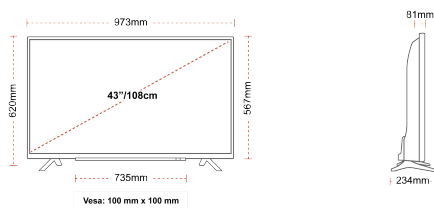

HIGHLIGHTS

- ⌂ 4K HDR UHD
- ⌂ TRU Picture Engine
- ⌂ 4x HDMI, 2x USB
- ⌂ Dolby Vision HDR
- ⌂ Sound by Onkyo
- ⌂ Internal WLAN & Bluetooth

CONNECTIONS

SIZE

DISPLAY

Screen Size (inch / cm)	43" / 108cm
Panel Type	DLED
Resolution	Ultra HD (3840 x 2160)
Brightness	350

MECHANICAL

Boxed dimensions (mm)	1085 x 154 x 710
Dimensions with stand (mm)	973 x 234 x 620
Dimensions without Stand (mm)	973 x 81 x 567
Gross Weight (kg)	11
Net Weight (kg)	7,5
VESA (Wall mount) WxH	100mm x 100mm