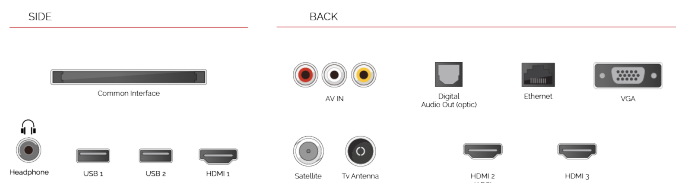

CONNECTIONS

SIZE