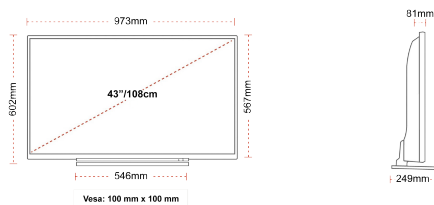

DISPLAY

Screen Size (inch / cm)	43" / 108cm
Panel Type	DLED
Resolution	Ultra HD (3840 x 2160)
Brightness	350

SOUND

Dolby Audio™	Yes
Audio Output Power (RMS)	2x10W
Speaker Type	Down Firing
Internal Subwoofer	No
Sound Modes	Music, Movie, Speech, Classic, Flat, User
DTS	DTS HD + DTS TruSurround
Equalizer	5 band
Onkyo	Sound by Onkyo

MECHANICAL

Boxed dimensions (mm)	1085 x 154 x 710
Dimensions with stand (mm)	973 x 249 x 599
Dimensions without Stand (mm)	973 x 81 x 567
Gross Weight (kg)	14
Net Weight (kg)	10
VESA (Wall mount) WxH	100mm x 100mm
Screw Size	M4