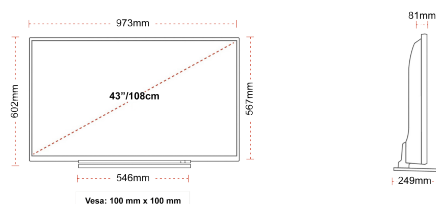

DISPLAY

Screen Size (inch / cm)	43" / 108cm
Panel Type	DLED
Resolution	Ultra HD (3840 x 2160)
Brightness	350

SOUND

Dolby Audio™	Yes
Audio Output Power (RMS)	2x10W
Speaker Type	Down Firing
Internal Subwoofer	No
Sound Modes	Music, Movie, Speech, Classic, Flat, User
DTS	DTS HD + DTS TruSurround
Equalizer	5 band
Onkyo	Sound by Onkyo

MECHANICAL

Boxed dimensions (mm)	1085 x 154 x 710
Dimensions with stand (mm)	973 x 249 x 599
Dimensions without Stand (mm)	973 x 81 x 567
Gross Weight (kg)	14
Net Weight (kg)	10
VESA (Wall mount) WxH	100mm x 100mm
Screw Size	M4