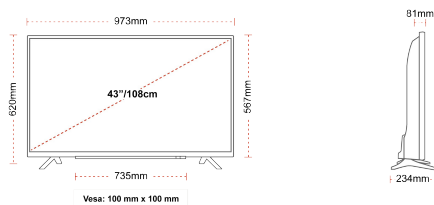

DISPLAY

Screen Size (inch / cm)	43" / 108cm
Panel Type	Direct Back Light (DLED)
Resolution	FHD (1920 x 1080)
Brightness	300

SOUND

Dolby Audio™	Yes
Audio Output Power (RMS)	2x8W
Speaker Type	Down Firing
Internal Subwoofer	No
Sound Modes	Music, Movie, Speech, Classic, Flat, User
DTS	No
Equalizer	5 band
Onkyo	No

ACCESSORIES

Remote Control	Yes
Remote Control Battery	Yes
Quick Start Guide	Yes
Small Remote Control	No
RC Bluetooth Support	Yes

VIDEO

Wide Color Gamut	No
HDR	Yes
Picture Modes	Dynamic, Game, Sports, Cinema, Natural, User
Dolby Vision HDR	No
TRU Flow	No
TRU Resolution	No
TRU Micro Dimming	No

TUNER / BROADCASTING

HEVC (H.265) Decoder	Yes
Tuner Type	HD DVB-T2/C/S2
UHD from Satellite	No
Dual Tuner	No
Electronic Program Guide (EPG)	Yes
Auto Search	Yes
Program Storage Capacity (Analog)	200
Program Storage Capacity (Digital S/S2)	10000
Program Storage Capacity (Digital T/T2/C)	1000+1000

CONNECTIONS

CI+	Yes
HDMI™	3 HDMI
USB	2 USB
Component (YPbPr) in	via VGA
Composite Video/Audio in	Yes
Scart	No
Ethernet	Yes
Headphone Out	Yes
Antenna Input	Yes
VGA (PC in - D-Sub15)	Yes

SMART TV FEATURES

HBBTV ver 2.0.2	Yes
Audio-Video Sharing (AVS)	No
Smart Portal	Android TV
Toshiba TV Smart Center	No
Web Browser	No
Netflix	Yes
YouTube™	Yes
Bluetooth	Yes
Screen Mirroring	Chromecast
Prime Video	Yes
Google Assistant	Google Assistant
Amazon Alexa	No

MECHANICAL

Boxed dimensions (mm)	1085 x 154 x 710
Dimensions with stand (mm)	973 x 234 x 620
Dimensions without Stand (mm)	973 x 81 x 567
Gross Weight (kg)	11
Net Weight (kg)	8
VESA (Wall mount) WxH	100mm x 100mm
Screw Size	M4

POWER / ENERGY

Stand-By Energy Consumption (Average)	<0.5W
Working Voltage - Frequency	220-240V AC
12V TV (Mobile TV)	No