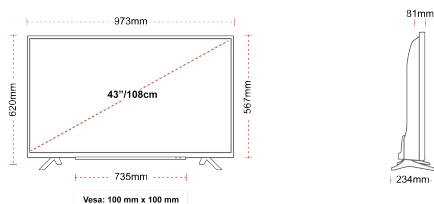

SIZE

DISPLAY

Screen Size (inch / cm)	43" / 108cm
Panel Type	Direct Back Light (DLED)
Resolution	Ultra HD (3840 x 2160)
Brightness	350

SOUND

Dolby Audio™	Yes
Audio Output Power (RMS)	2x10W
Speaker Type	Down Firing
Internal Subwoofer	No
Sound Modes	Music, Movie, Speech, Classic, Flat, User
DTS	No
Equalizer	5 band
Onkyo	No

MECHANICAL

Boxed dimensions (mm)	1085 x 154 x 710
Dimensions with stand (mm)	973 x 234 x 620
Dimensions without Stand (mm)	973 x 81 x 567
Gross Weight (kg)	11
Net Weight (kg)	7,5
VESA (Wall mount) WxH	100mm x 100mm
Screw Size	M4