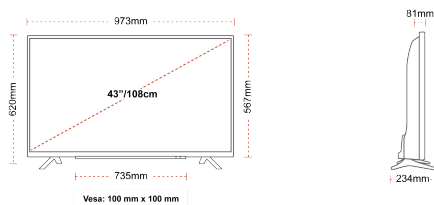

CONNECTIONS

SIZE

DISPLAY

Screen Size (inch / cm)	43" / 108cm
Panel Type	DLED
Resolution	Ultra HD (3840 x 2160)
Brightness	350

SOUND

Dolby Audio™	Yes
Audio Output Power (RMS)	2x10W
Speaker Type	Down Firing
Internal Subwoofer	No
Sound Modes	Music, Movie, Speech, Classic, Flat, User
DTS	Yes
Equalizer	5 band
Onkyo	Sound by Onkyo

MECHANICAL

Boxed dimensions (mm)	1085 x 154 x 710
Dimensions with stand (mm)	973 x 234 x 620
Dimensions without Stand (mm)	973 x 81 x 567
Gross Weight (kg)	11,0
Net Weight (kg)	7,5
VESA (Wall mount) WxH	100mm x 100mm
Screw Size	M4