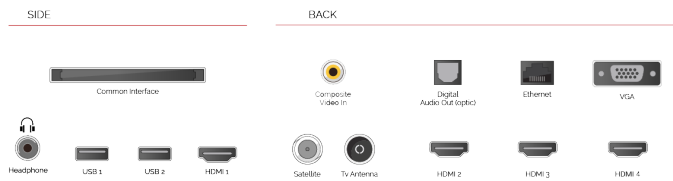

Discover the Netflix® button on your remote control to jump from one adventure to another.

G

54kWh/1000

G

HDR
 88kWh/1000

HIGHLIGHTS

- ⊗ 4K HDR UHD
- ⊗ TRU Picture Engine
- ⊗ 4x HDMI, 2x USB
- ⊗ Dolby Vision HDR
- ⊗ Sound by Onkyo
- ⊗ Internal WLAN & Bluetooth

CONNECTIONS

SIZE

DISPLAY

Screen Size (inch / cm)	43" / 108cm
Panel Type	DLED
Resolution	Ultra HD (3840 x 2160)
Brightness	350

SOUND

Dolby Audio™	Yes
Audio Output Power (RMS)	2x10W
Speaker Type	Down Firing
Internal Subwoofer	No
Sound Modes	Music, Movie, Speech, Classic, Flat, User
DTS	Yes
Equalizer	5 band
Onkyo	Sound by Onkyo