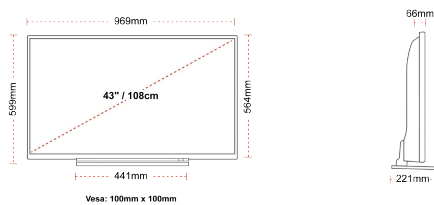

DISPLAY

Screen Size (inch / cm)	43" / 108cm
Panel Type	Direct Back Light (DLED)
Resolution	Ultra HD (3840 x 2160)
Brightness	320

SOUND

Dolby Audio™	Yes
Audio Output Power (RMS)	2x10W
Speaker Type	Down Firing
Internal Subwoofer	No
Sound Modes	Music, Movie, Speech, Classic, Flat, User
DTS	Yes
Equalizer	5 band
Onkyo	Sound by Onkyo

MECHANICAL

Boxed dimensions (mm)	1085 x 154 x 710
Dimensions with stand (mm)	969 x 221 x 599
Dimensions without Stand (mm)	969 x 66 x 564
Gross Weight (kg)	15
Net Weight (kg)	11
VESA (Wall mount) WxH	100mm x 100mm
Screw Size	M