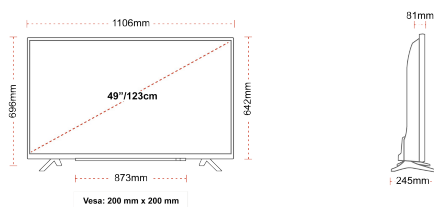

G

69kWh/1000

G

HDR
 100kWh/1000

HIGHLIGHTS

- ⌕ 4K HDR UHD
- ⌕ TRU Picture Engine
- ⌕ 3x HDMI, 2x USB
- ⌕ Dolby Vision HDR
- ⌕ HDR10 & HLG
- ⌕ Internal WLAN

CONNECTIONS

SIZE

DISPLAY

Screen Size (inch / cm)	49" / 123cm
Panel Type	DLED
Resolution	Ultra HD (3840 x 2160)
Brightness	350

SOUND

Dolby Audio™	Yes
Audio Output Power (RMS)	2x10W
Speaker Type	Down Firing
Internal Subwoofer	No
Sound Modes	Music, Movie, Speech, Classic, Flat, User
DTS	DTS HD + DTS TruSurround
Equalizer	5 band
Onkyo	No

Boxed dimensions (mm)	1195 x 154 x 765
Dimensions with stand (mm)	1106 x 245 x 696
Dimensions without Stand (mm)	1106 x 81 x 641
Gross Weight (kg)	14,5
Net Weight (kg)	10,0
VESA (Wall mount) WxH	200mm x 200mm
Screw Size	M6