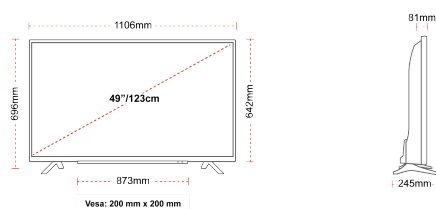

## SIZE

## DISPLAY

Screen Size (inch / cm)	49" / 123cm
Panel Type	DLED
Resolution	Ultra HD (3840 x 2160)
Brightness	350

## MECHANICAL

Boxed dimensions (mm)	1195 x 154 x 765
Dimensions with stand (mm)	1106 x 245 x 696
Dimensions without Stand (mm)	1106 x 81 x 642
Gross Weight (kg)	14,5
Net Weight (kg)	10
VESA (Wall mount) WxH	200mm x 200mm