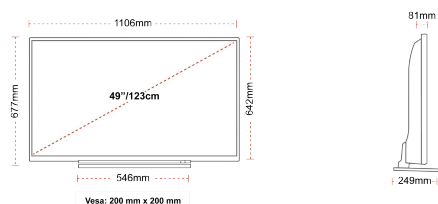

G

69kWh/1000

G

HDR
 100kWh/1000

HIGHLIGHTS

- ⌕ 4K HDR UHD
- ⌕ TRU Picture Engine
- ⌕ 3x HDMI, 2x USB
- ⌕ Dolby Vision HDR
- ⌕ HDR10 & HLG
- ⌕ Internal WLAN

CONNECTIONS

SIZE

DISPLAY

Screen Size (inch / cm)	49" / 123cm
Panel Type	DLED
Resolution	Ultra HD (3840 x 2160)
Brightness	350

SOUND

Dolby Audio™	Yes
Audio Output Power (RMS)	2x10W
Speaker Type	Down Firing
Internal Subwoofer	No
Sound Modes	Music, Movie, Speech, Classic, Flat, User
DTS	DTS HD + DTS TruSurround
Equalizer	5 band
Onkyo	No

MECHANICAL

Boxed dimensions (mm)	1195 x 154 x 765
Dimensions with stand (mm)	1106 x 249 x 673
Dimensions without Stand (mm)	1106 x 81 x 641
Gross Weight (kg)	17
Net Weight (kg)	12
VESA (Wall mount) WxH	200mm x 200mm
Screw Size	M6