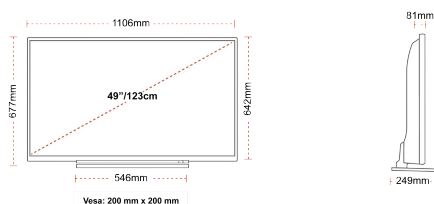

DISPLAY

Screen Size (inch / cm)	49" / 123cm
Panel Type	DLED
Resolution	Ultra HD (3840 x 2160)
Brightness	350

SOUND

Dolby Audio™	Yes
Audio Output Power (RMS)	2x10W
Speaker Type	Down Firing
Internal Subwoofer	No
Sound Modes	Music, Movie, Speech, Classic, Flat, User
DTS	DTS HD + DTS TruSurround
Equalizer	5 band
Onkyo	Sound by Onkyo

MECHANICAL

Boxed dimensions (mm)	1195 x 154 x 765
Dimensions with stand (mm)	1106 x 249 x 673
Dimensions without Stand (mm)	1106 x 81 x 641
Gross Weight (kg)	17
Net Weight (kg)	12
VESA (Wall mount) WxH	200mm x 200mm
Screw Size	M