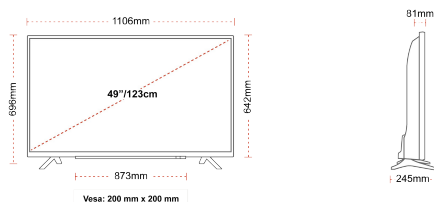

G

69kWh/1000

G

HDR
 100kWh/1000

HIGHLIGHTS

- ⌕ 4K HDR UHD
- ⌕ TRU Picture Engine
- ⌕ Dolby Vision HDR
- ⌕ HDR10 & HLG
- ⌕ Internal WLAN
- ⌕ 2x HDMI, 1x USB

CONNECTIONS

SIZE

DISPLAY

Screen Size (inch / cm)	49" / 123cm
Panel Type	Direct Back Light (DLED)
Resolution	Ultra HD (3840 x 2160)
Brightness	350

SOUND

Dolby Audio™	Yes
Audio Output Power (RMS)	2x10W
Speaker Type	Down Firing
Internal Subwoofer	No
Sound Modes	Music, Movie, Speech, Classic, Flat, User
DTS	Yes
Equalizer	5 band
Onkyo	No

MECHANICAL

Boxed dimensions (mm)	1195 x 154 x 765
Dimensions with stand (mm)	1106 x 245 x 696
Dimensions without Stand (mm)	1106 x 81 x 641
Gross Weight (kg)	15
Net Weight (kg)	10
VESA (Wall mount) WxH	200mm x 200mm
Screw Size	M6