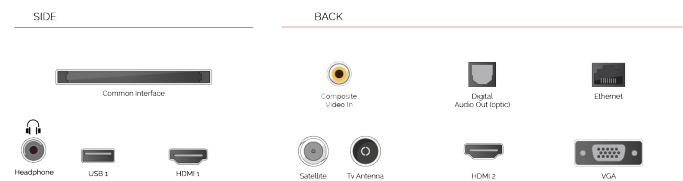

G

69kWh/1000

G

HDR
 100kWh/1000

HIGHLIGHTS

- ⌕ 4K HDR UHD
- ⌕ TRU Picture Engine
- ⌕ Dolby Vision HDR
- ⌕ HDR10 & HLG
- ⌕ Internal WLAN
- ⌕ 2x HDMI, 1x USB

CONNECTIONS

SIZE

DISPLAY

Screen Size (inch / cm)	49" / 123cm
Panel Type	Direct Back Light (DLED)
Resolution	Ultra HD (3840 x 2160)
Brightness	350

SOUND

Dolby Audio™	Yes
Audio Output Power (RMS)	2x10W
Speaker Type	Down Firing
Internal Subwoofer	No
Sound Modes	Music, Movie, Speech, Classic, Flat, User
DTS	Yes
Equalizer	5 band
Onkyo	No