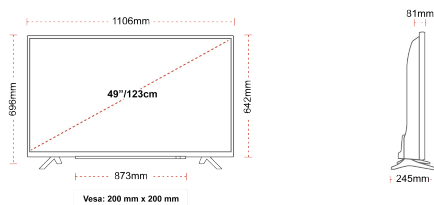

## SIZE

## DISPLAY

Screen Size (inch / cm)	49" / 123cm
Panel Type	Direct Back Light (DLED)
Resolution	Ultra HD (3840 x 2160)
Brightness	350

## MECHANICAL

Boxed dimensions (mm)	1195 x 154 x 765
Dimensions with stand (mm)	1106 x 245 x 696
Dimensions without Stand (mm)	1106 x 81 x 641
Gross Weight (kg)	15
Net Weight (kg)	10
VESA (Wall mount) WxH	200mm x 200mm
Screw Size	M6