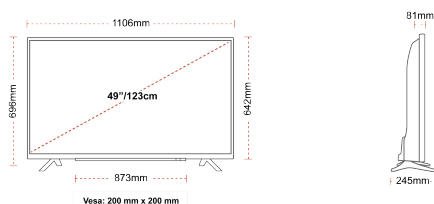

## SIZE

## DISPLAY

Screen Size (inch / cm)	49" / 123cm
Panel Type	Direct Back Light (DLED)
Resolution	Ultra HD (3840 x 2160)
Brightness	350

## MECHANICAL

Boxed dimensions (mm)	1195 x 154 x 765
Dimensions with stand (mm)	1106 x 245 x 696
Dimensions without Stand (mm)	1106 x 81 x 641
Gross Weight (kg)	15
Net Weight (kg)	10
VESA (Wall mount) WxH	200mm x 200mm
Screw Size	M