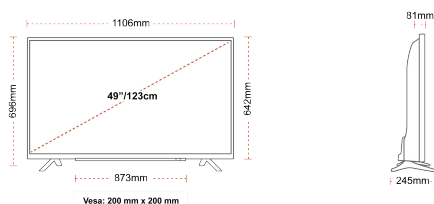

## SIZE

## DISPLAY

Screen Size (inch / cm)	49" / 123cm
Panel Type	Direct Back Light (DLED)
Resolution	Ultra HD (3840 x 2160)
Brightness	350

## MECHANICAL

Boxed dimensions (mm)	1195 x 154 x 765
Dimensions with stand (mm)	1106 x 245 x 696
Dimensions without Stand (mm)	1106 x 81 x 642
Gross Weight (kg)	15
Net Weight (kg)	10
VESA (Wall mount) WxH	200mm x 200mm
Screw Size	M6