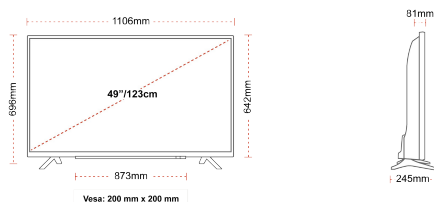

HIGHLIGHTS

- ⌵ Android TV
- ⌵ Google Assistant
- ⌵ Chromecast Built in
- ⌵ 4K UHD HDR
- ⌵ Dolby Vision HDR
- ⌵ Google Play Store

CONNECTIONS

SIZE

DISPLAY

Screen Size (inch / cm)	49" / 123cm
Panel Type	Direct Back Light (DLED)
Resolution	Ultra HD (3840 x 2160)
Brightness	350

MECHANICAL

Boxed dimensions (mm)	1195 x 154 x 765
Dimensions with stand (mm)	1106 x 245 x 696
Dimensions without Stand (mm)	1106 x 81 x 642
Gross Weight (kg)	15
Net Weight (kg)	10
VESA (Wall mount) WxH	200mm x 200mm
Screw Size	M6