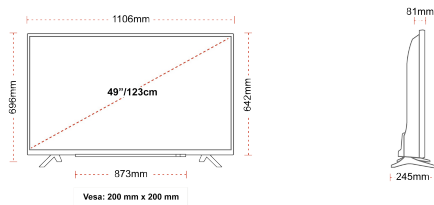

CONNECTIONS

SIZE

DISPLAY

Screen Size (inch / cm)	49" / 123cm
Panel Type	Direct Back Light (DLED)
Resolution	Ultra HD (3840 x 2160)
Brightness	350

SOUND

Dolby Audio™	Yes
Audio Output Power (RMS)	2x10W
Speaker Type	Down Firing
Internal Subwoofer	No
Sound Modes	Music, Movie, Speech, Classic, Flat, User
DTS	Yes
Equalizer	5 band
Onkyo	Sound by Onkyo

MECHANICAL

Boxed dimensions (mm)	1195 x 154 x 765
Dimensions with stand (mm)	1106 x 245 x 696
Dimensions without Stand (mm)	1106 x 81 x 641
Gross Weight (kg)	15
Net Weight (kg)	10
VESA (Wall mount) WxH	200mm x 200mm
Screw Size	M6