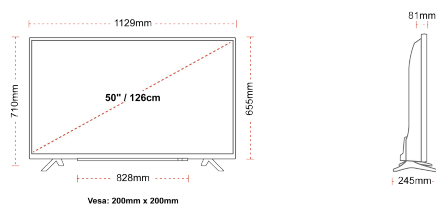

DISPLAY

Screen Size (inch / cm)	50" / 126cm
Panel Type	DLED
Resolution	Ultra HD (3840 x 2160)
Brightness	350

SOUND

Dolby Audio™	Yes
Audio Output Power (RMS)	2x10W
Speaker Type	Down Firing
Internal Subwoofer	Yes
Sound Modes	Music, Movie, Speech, Classic, Flat, User
DTS	Yes
Equalizer	5 band
Onkyo	No

ACCESSORIES

Remote Control	Yes
Remote Control Battery	Yes
Quick Start Guide	Yes
Small Remote Control	No

VIDEO

Wide Color Gamut	No
HDR	Yes
Dolby Vision HDR	Yes
TRU Flow	Yes
TRU Resolution	Yes
TRU Micro Dimming	Yes

TUNER / BROADCASTING

HEVC (H.265) Decoder	Yes
Tuner Type	HD DVB-T2/C/S2
UHD from Satellite	Yes
Dual Tuner	No
Electronic Program Guide (EPG)	Yes
Auto Search	Yes
Program Storage Capacity (Analog)	200
Program Storage Capacity (Digital S/S2)	10000
Program Storage Capacity (Digital T/T2/C)	800

CONNECTIONS

CI+	Yes
HDMI™	2 HDMI
USB	1 USB
Component (YPbPr) in	via VGA
Composite Video/Audio in	Yes
Scart	No
Ethernet	Yes
Headphone Out	Yes
Antenna Input	Yes
VGA (PC in - D-Sub15)	Yes

SMART TV FEATURES

HBBTV ver 2.0.2	Yes
Audio-Video Sharing (AVS)	Yes
Smart Portal	Toshiba
Toshiba TV Smart Center	Yes
Web Browser	Yes
Netflix	Yes
YouTube™	Yes
Bluetooth	No
Screen Mirroring	Miracast
Prime Video	Yes
Google Assistant	Works with Google Assistant
Amazon Alexa	Works with Alexa

MECHANICAL

Boxed dimensions (mm)	1215 x 154 x 780
Dimensions with stand (mm)	1129 x 245 x 710
Dimensions without Stand (mm)	1129 x 81 x 655
Gross Weight (kg)	14,5
Net Weight (kg)	10,5
VESA (Wall mount) WxH	200mm x 200mm
Screw Size	M6

POWER / ENERGY

Stand-By Energy Consumption (Average)	<0.5W
Working Voltage - Frequency	220-240V AC
12V TV (Mobile TV)	No