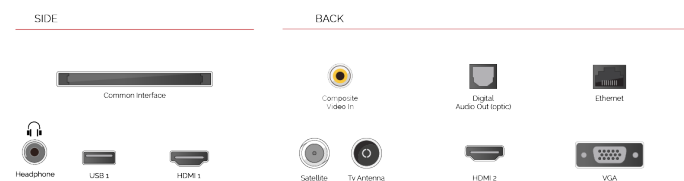

G

71kWh/1000

G

HDR
 98kWh/1000

HIGHLIGHTS

- ⌚ 4K HDR UHD
- ⌚ TRU Picture Engine
- ⌚ 2x HDMI, 1x USB
- ⌚ Dolby Vision HDR
- ⌚ HDR10 & HLG
- ⌚ Internal WLAN

CONNECTIONS

SIZE

DISPLAY

Screen Size (inch / cm)	50" / 126cm
Panel Type	DLED
Resolution	Ultra HD (3840 x 2160)
Brightness	350

SOUND

Dolby Audio™	Yes
Audio Output Power (RMS)	2x10W
Speaker Type	Down Firing
Internal Subwoofer	Yes
Sound Modes	Music, Movie, Speech, Classic, Flat, User
DTS	Yes
Equalizer	5 band
Onkyo	No