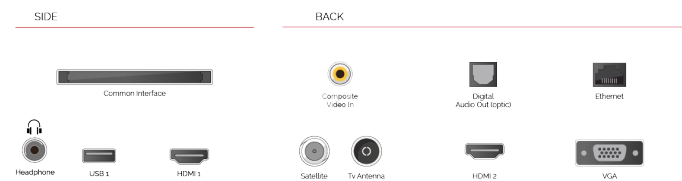

## HIGHLIGHTS

- ⌚ 4K HDR UHD
- ⌚ TRU Picture Engine
- ⌚ 2x HDMI, 1x USB
- ⌚ Dolby Vision HDR
- ⌚ HDR10 & HLG
- ⌚ Internal WLAN

## CONNECTIONS