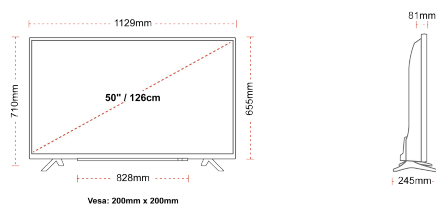

G

71kWh/1000

G

HDR
 98kWh/1000

HIGHLIGHTS

- ⌚ 4K HDR UHD
- ⌚ TRU Picture Engine
- ⌚ 2x HDMI, 1x USB
- ⌚ Dolby Vision HDR
- ⌚ HDR10 & HLG
- ⌚ Internal WLAN

CONNECTIONS

SIZE

DISPLAY

Screen Size (inch / cm)	50" / 126cm
Panel Type	DLED
Resolution	Ultra HD (3840 x 2160)
Brightness	350

SOUND

Dolby Audio™	Yes
Audio Output Power (RMS)	2x10W
Speaker Type	Down Firing
Internal Subwoofer	Yes
Sound Modes	Music, Movie, Speech, Classic, Flat, User
DTS	Yes
Equalizer	5 band
Onkyo	No

MECHANICAL

Boxed dimensions (mm)	1215 x 154 x 780
Dimensions with stand (mm)	1129 x 245 x 710
Dimensions without Stand (mm)	1129 x 81 x 655
Gross Weight (kg)	14,5
Net Weight (kg)	10,5
VESA (Wall mount) WxH	200mm x 200mm
Screw Size	M6