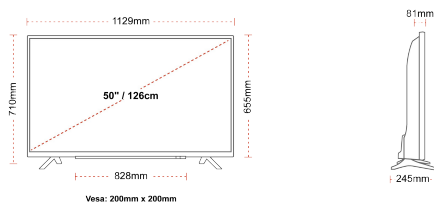

## SIZE

## DISPLAY

Screen Size (inch / cm)	50" / 126cm
Panel Type	DLED
Resolution	Ultra HD (3840 x 2160)
Brightness	350

## MECHANICAL

Boxed dimensions (mm)	1215 x 154 x 780
Dimensions with stand (mm)	1129 x 245 x 710
Dimensions without Stand (mm)	1129 x 81 x 655
Gross Weight (kg)	14,5
Net Weight (kg)	10,5
VESA (Wall mount) WxH	200mm x 200mm
Screw Size	M6