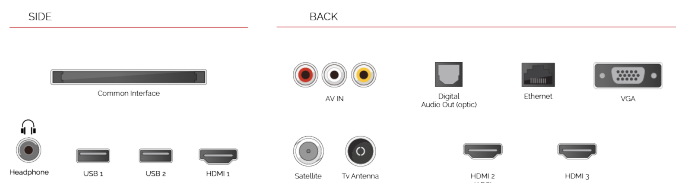

G

71kWh/1000

G

HDR
 98kWh/1000

HIGHLIGHTS

- ⌕ 4K HDR UHD
- ⌕ TRU Picture Engine
- ⌕ 3x HDMI, 2x USB
- ⌕ Dolby Vision HDR
- ⌕ HDR10 & HLG
- ⌕ Internal WLAN

CONNECTIONS

SIZE

DISPLAY

Screen Size (inch / cm)	50" / 126cm
Panel Type	DLED
Resolution	Ultra HD (3840 x 2160)
Brightness	350

SOUND

Dolby Audio™	Yes
Audio Output Power (RMS)	2x10W
Speaker Type	Down Firing
Internal Subwoofer	No
Sound Modes	Music, Movie, Speech, Classic, Flat, User
DTS	DTS HD + DTS TruSurround
Equalizer	5 band
Onkyo	No