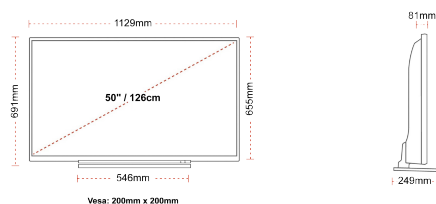

G

71kWh/1000

G

HDR
 98kWh/1000

HIGHLIGHTS

- ⌕ 4K HDR UHD
- ⌕ TRU Picture Engine
- ⌕ 3x HDMI, 2x USB
- ⌕ Dolby Vision HDR
- ⌕ HDR10 & HLG
- ⌕ Internal WLAN

CONNECTIONS

SIZE

DISPLAY

Screen Size (inch / cm)	50" / 126cm
Panel Type	DLED
Resolution	Ultra HD (3840 x 2160)
Brightness	350

SOUND

Dolby Audio™	Yes
Audio Output Power (RMS)	2x10W
Speaker Type	Down Firing
Internal Subwoofer	No
Sound Modes	Music, Movie, Speech, Classic, Flat, User
DTS	DTS HD + DTS TruSurround
Equalizer	5 band
Onkyo	No

MECHANICAL

Boxed dimensions (mm)	1215 x 154 x 780
Dimensions with stand (mm)	1129 x 249 x 691
Dimensions without Stand (mm)	1129 x 81 x 655
Gross Weight (kg)	17
Net Weight (kg)	13
VESA (Wall mount) WxH	200mm x 200mm
Screw Size	M6