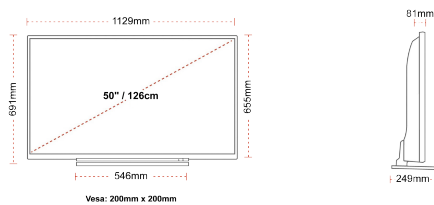

DISPLAY

| | |
|-------------------------|------------------------|
| Screen Size (inch / cm) | 50" / 126cm |
| Panel Type | DLED |
| Resolution | Ultra HD (3840 x 2160) |
| Brightness | 350 |

SOUND

| | |
|--------------------------|---|
| Dolby Audio™ | Yes |
| Audio Output Power (RMS) | 2x10W |
| Speaker Type | Down Firing |
| Internal Subwoofer | No |
| Sound Modes | Music, Movie, Speech, Classic, Flat, User |
| DTS | DTS HD + DTS TruSurround |
| Equalizer | 5 band |
| Onkyo | Sound by Onkyo |

MECHANICAL

| | |
|-------------------------------|------------------|
| Boxed dimensions (mm) | 1215 x 154 x 780 |
| Dimensions with stand (mm) | 1129 x 249 x 691 |
| Dimensions without Stand (mm) | 1129 x 81 x 655 |
| Gross Weight (kg) | 17 |
| Net Weight (kg) | 13 |
| VESA (Wall mount) WxH | 200mm x 200mm |
| Screw Size | M6 |