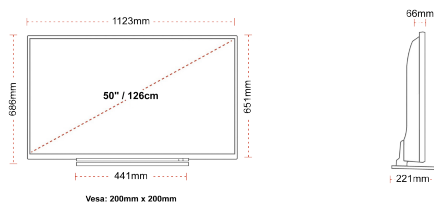

## SIZE

## DISPLAY

Screen Size (inch / cm)	50" / 126cm
Panel Type	Direct Back Light (DLED)
Resolution	Ultra HD (3840 x 2160)
Brightness	320

## MECHANICAL

Boxed dimensions (mm)	1215 x 154 x 780
Dimensions with stand (mm)	1123 x 221 x 686
Dimensions without Stand (mm)	1123 x 66 x 651
Gross Weight (kg)	19
Net Weight (kg)	15
VESA (Wall mount) WxH	200mm x 200mm
Screw Size	M6