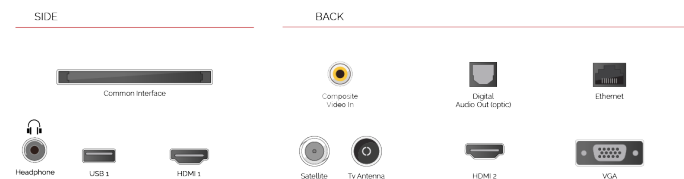

G

82kWh/1000

G

HDR
 123kWh/1000

HIGHLIGHTS

- ⌕ 4K HDR UHD
- ⌕ TRU Picture Engine
- ⌕ 2x HDMI, 1x USB
- ⌕ Dolby Vision HDR
- ⌕ HDR10 & HLG
- ⌕ Internal WLAN

CONNECTIONS

SIZE

DISPLAY

Screen Size (inch / cm)	55" / 139cm
Panel Type	DLED
Resolution	Ultra HD (3840 x 2160)
Brightness	350

SOUND

Dolby Audio™	Yes
Audio Output Power (RMS)	2x10W
Speaker Type	Down Firing
Internal Subwoofer	No
Sound Modes	Music, Movie, Speech, Classic, Flat, User
DTS	Yes
Equalizer	5 band
Onkyo	No