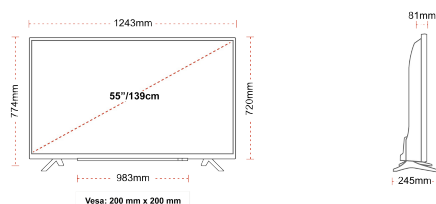

G

82kWh/1000

G

HDR
 123kWh/1000

HIGHLIGHTS

- ⌕ 4K HDR UHD
- ⌕ TRU Picture Engine
- ⌕ 2x HDMI, 1x USB
- ⌕ Dolby Vision HDR
- ⌕ HDR10 & HLG
- ⌕ Internal WLAN

CONNECTIONS

SIZE

DISPLAY

Screen Size (inch / cm)	55" / 139cm
Panel Type	DLED
Resolution	Ultra HD (3840 x 2160)
Brightness	350

SOUND

Dolby Audio™	Yes
Audio Output Power (RMS)	2x10W
Speaker Type	Down Firing
Internal Subwoofer	No
Sound Modes	Music, Movie, Speech, Classic, Flat, User
DTS	Yes
Equalizer	5 band
Onkyo	No

MECHANICAL

Boxed dimensions (mm)	1369 x 154 x 860
Dimensions with stand (mm)	1243 x 245 x 765
Dimensions without Stand (mm)	1243 x 81 x 719
Gross Weight (kg)	18,5
Net Weight (kg)	14,0
VESA (Wall mount) WxH	200mm x 200mm
Screw Size	M6