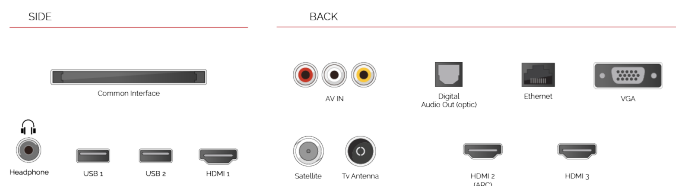

G

82kWh/1000

G

HDR
 123kWh/1000

HIGHLIGHTS

- ⌕ 4K HDR UHD
- ⌕ TRU Picture Engine
- ⌕ 3x HDMI, 2x USB
- ⌕ Dolby Vision HDR
- ⌕ HDR10 & HLG
- ⌕ Internal WLAN

CONNECTIONS

SIZE

DISPLAY

Screen Size (inch / cm)	55" / 139cm
Panel Type	DLED
Resolution	Ultra HD (3840 x 2160)
Brightness	350

SOUND

Dolby Audio™	Yes
Audio Output Power (RMS)	2x10W
Speaker Type	Down Firing
Internal Subwoofer	No
Sound Modes	Music, Movie, Speech, Classic, Flat, User
DTS	DTS HD + DTS TruSurround
Equalizer	5 band
Onkyo	No