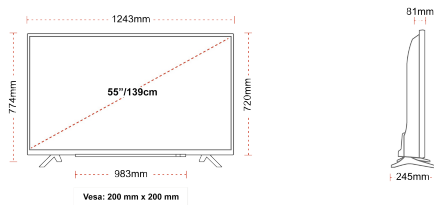

## SIZE

## DISPLAY

|                         |                        |
|-------------------------|------------------------|
| Screen Size (inch / cm) | 55" / 139cm            |
| Panel Type              | DLED                   |
| Resolution              | Ultra HD (3840 x 2160) |
| Brightness              | 350                    |

## MECHANICAL

|                               |                  |
|-------------------------------|------------------|
| Boxed dimensions (mm)         | 1369 x 154 x 860 |
| Dimensions with stand (mm)    | 1243 x 245 x 765 |
| Dimensions without Stand (mm) | 1243 x 81 x 719  |
| Gross Weight (kg)             | 18,5             |
| Net Weight (kg)               | 14,0             |
| VESA (Wall mount) WxH         | 200mm x 200mm    |
| Screw Size                    | M6               |