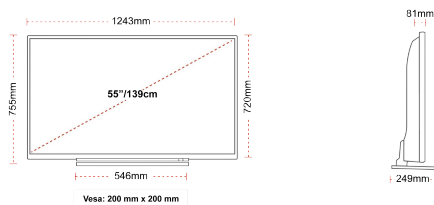

## SIZE

## DISPLAY

Screen Size (inch / cm)	55" / 139cm
Panel Type	DLED
Resolution	Ultra HD (3840 x 2160)
Brightness	350

## MECHANICAL

Boxed dimensions (mm)	1369 x 154 x 860
Dimensions with stand (mm)	1243 x 249 x 754
Dimensions without Stand (mm)	1243 x 81 x 719
Gross Weight (kg)	21
Net Weight (kg)	16
VESA (Wall mount) WxH	200mm x 200mm
Screw Size	M6