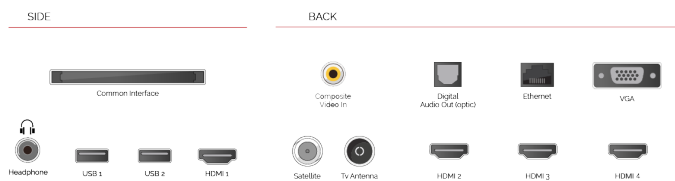

CONNECTIONS

SIZE

DISPLAY

Screen Size (inch / cm)	55" / 139cm
Panel Type	Direct Back Light (DLED)
Resolution	Ultra HD (3840 x 2160)
Brightness	350

SOUND

Dolby Audio™	Yes
Audio Output Power (RMS)	2x10W
Speaker Type	Down Firing
Internal Subwoofer	No
Sound Modes	Smart, Movie, Music, News
DTS	Yes
Equalizer	5 band
Onkyo	Sound by Onkyo