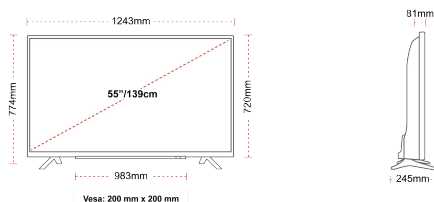

CONNECTIONS

SIZE

DISPLAY

Screen Size (inch / cm)	55" / 139cm
Panel Type	Direct Back Light (DLED)
Resolution	Ultra HD (3840 x 2160)
Brightness	350

SOUND

Dolby Audio™	Yes
Audio Output Power (RMS)	2x10W
Speaker Type	Down Firing
Internal Subwoofer	No
Sound Modes	Smart, Movie, Music, News
DTS	Yes
Equalizer	5 band
Onkyo	Sound by Onkyo

MECHANICAL

Boxed dimensions (mm)	1369 x 154 x 860
Dimensions with stand (mm)	1243 x 245 x 774
Dimensions without Stand (mm)	1243 x 81 x 720
Gross Weight (kg)	19
Net Weight (kg)	14
VESA (Wall mount) WxH	200mm x 200mm
Screw Size	M