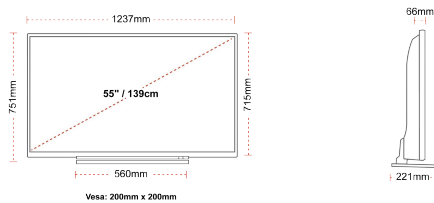

CONNECTIONS

SIZE

DISPLAY

Screen Size (inch / cm)	55" / 139cm
Panel Type	Direct Back Light (DLED)
Resolution	Ultra HD (3840 x 2160)
Brightness	350

SOUND

Dolby Audio™	Yes
Audio Output Power (RMS)	2x10W
Speaker Type	Down Firing
Internal Subwoofer	Yes
Sound Modes	Music, Movie, Speech, Classic, Flat, User
DTS	Yes
Equalizer	5 band
Onkyo	Sound by Onkyo

MECHANICAL

Boxed dimensions (mm)	1369 x 154 x 860
Dimensions with stand (mm)	1237 x 221 x 751
Dimensions without Stand (mm)	1237 x 66 x 715
Gross Weight (kg)	24
Net Weight (kg)	19
VESA (Wall mount) WxH	200mm x 200mm
Screw Size	M6