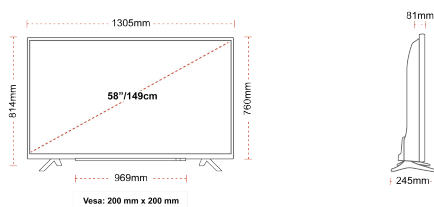

E

70kWh/1000

G

HDR
 110kWh/1000

HIGHLIGHTS

- ⊗ 4K HDR UHD
- ⊗ TRU Picture Engine
- ⊗ 2x HDMI, 1x USB
- ⊗ Dolby Vision HDR
- ⊗ HDR10 & HLG
- ⊗ Internal WLAN

CONNECTIONS

SIZE

DISPLAY

Screen Size (inch / cm)	58" / 146cm
Panel Type	DLED
Resolution	Ultra HD (3840 x 2160)
Brightness	350

SOUND

Dolby Audio™	Yes
Audio Output Power (RMS)	2x10W
Speaker Type	Down Firing
Internal Subwoofer	No
Sound Modes	Music, Movie, Speech, Classic, Flat, User
DTS	Yes
Equalizer	5 band
Onkyo	No

MECHANICAL

Boxed dimensions (mm)	1430 x 154 x 899
Dimensions with stand (mm)	1305 x 245 x 814
Dimensions without Stand (mm)	1305 x 81 x 760
Gross Weight (kg)	20,0
Net Weight (kg)	15,5
VESA (Wall mount) WxH	200mm x 200mm
Screw Size	M6