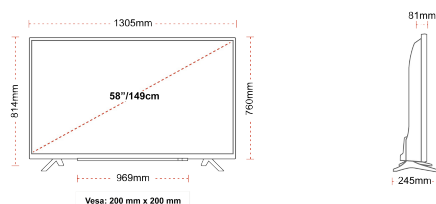

E

70kWh/1000

G

HDR
 110kWh/1000

HIGHLIGHTS

- ⌕ 4K HDR UHD
- ⌕ TRU Picture Engine
- ⌕ 3x HDMI, 2x USB
- ⌕ Dolby Vision HDR
- ⌕ HDR10 & HLG
- ⌕ Internal WLAN

CONNECTIONS

SIZE

DISPLAY

Screen Size (inch / cm)	58" / 146cm
Panel Type	DLED
Resolution	Ultra HD (3840 x 2160)
Brightness	350

SOUND

Dolby Audio™	Yes
Audio Output Power (RMS)	2x10W
Speaker Type	Down Firing
Internal Subwoofer	No
Sound Modes	Music, Movie, Speech, Classic, Flat, User
DTS	DTS HD + DTS TruSurround
Equalizer	5 band
Onkyo	No

MECHANICAL

Boxed dimensions (mm)	1430 x 154 x 884
Dimensions with stand (mm)	1305 x 245 x 814
Dimensions without Stand (mm)	1305 x 81 x 760
Gross Weight (kg)	20,0
Net Weight (kg)	15,5
VESA (Wall mount) WxH	200mm x 200mm
Screw Size	M6