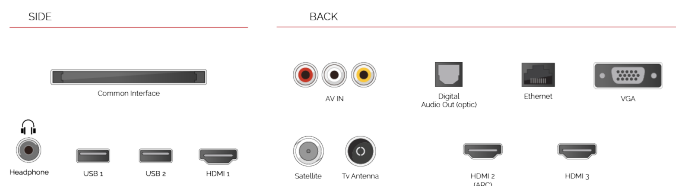

E

70kWh/1000

G

HDR
 110kWh/1000

HIGHLIGHTS

- ⌕ 4K HDR UHD
- ⌕ TRU Picture Engine
- ⌕ 3x HDMI, 2x USB
- ⌕ Dolby Vision HDR
- ⌕ HDR10 & HLG
- ⌕ Internal WLAN

CONNECTIONS

SIZE

DISPLAY

Screen Size (inch / cm)	58" / 146cm
Panel Type	DLED
Resolution	Ultra HD (3840 x 2160)
Brightness	350

SOUND

Dolby Audio™	Yes
Audio Output Power (RMS)	2x10W
Speaker Type	Down Firing
Internal Subwoofer	No
Sound Modes	Music, Movie, Speech, Classic, Flat, User
DTS	DTS HD + DTS TruSurround
Equalizer	5 band
Onkyo	No