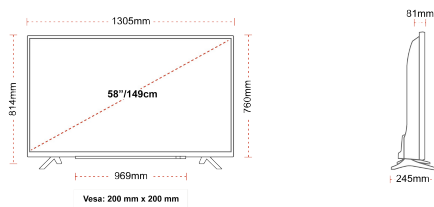

CONNECTIONS

SIZE

DISPLAY

Screen Size (inch / cm)	58" / 146cm
Panel Type	DLED
Resolution	Ultra HD (3840 x 2160)
Brightness	350

SOUND

Dolby Audio™	Yes
Audio Output Power (RMS)	2x10W
Speaker Type	Down Firing
Internal Subwoofer	No
Sound Modes	Music, Movie, Speech, Classic, Flat, User
DTS	Yes
Equalizer	5 band
Onkyo	Sound by Onkyo

MECHANICAL

Boxed dimensions (mm)	1430 x 154 x 899
Dimensions with stand (mm)	1305 x 245 x 814
Dimensions without Stand (mm)	1305 x 81 x 760
Gross Weight (kg)	20,0
Net Weight (kg)	15,5
VESA (Wall mount) WxH	200mm x 200mm
Screw Size	M6