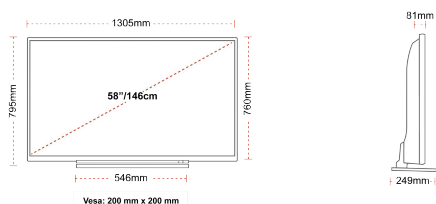

HIGHLIGHTS

- ⌕ 4K HDR UHD
- ⌕ TRU Picture Engine
- ⌕ 3x HDMI, 2x USB
- ⌕ Dolby Vision HDR
- ⌕ HDR10 & HLG
- ⌕ Internal WLAN

CONNECTIONS

SIZE

DISPLAY

Screen Size (inch / cm)	58" / 146cm
Panel Type	DLED
Resolution	Ultra HD (3840 x 2160)
Brightness	350

MECHANICAL

Boxed dimensions (mm)	1430 x 154 x 899
Dimensions with stand (mm)	1305 x 249 x 795
Dimensions without Stand (mm)	1305 x 81 x 760
Gross Weight (kg)	22
Net Weight (kg)	18
VESA (Wall mount) WxH	200mm x 200mm