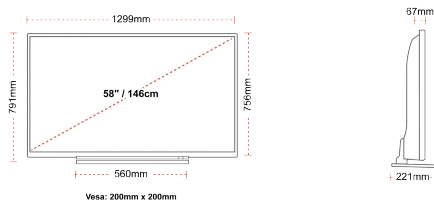

CONNECTIONS

SIZE

DISPLAY

Screen Size (inch / cm)	58" / 146cm
Panel Type	Direct Back Light (DLED)
Resolution	Ultra HD (3840 x 2160)
Brightness	350

SOUND

Dolby Audio™	Yes
Audio Output Power (RMS)	2x10W
Speaker Type	Down Firing
Internal Subwoofer	Yes
Sound Modes	Music, Movie, Speech, Classic, Flat, User
DTS	Yes
Equalizer	5 band
Onkyo	Sound by Onkyo

MECHANICAL

Boxed dimensions (mm)	1430 x 154 x 899
Dimensions with stand (mm)	1299 x 221 x 791
Dimensions without Stand (mm)	1299 x 67 x 756
Gross Weight (kg)	26
Net Weight (kg)	20
VESA (Wall mount) WxH	200mm x 200mm
Screw Size	M6