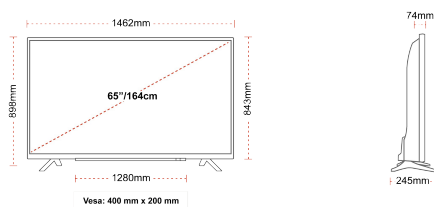

G

109kWh/1000

G

HDR
 149kWh/1000

HIGHLIGHTS

- ⌵ 4K HDR UHD
- ⌵ TRU Picture Engine
- ⌵ 3x HDMI, 2x USB
- ⌵ Dolby Vision HDR
- ⌵ HDR10 & HLG
- ⌵ Internal WLAN

CONNECTIONS

SIZE

DISPLAY

Screen Size (inch / cm)	65" / 164cm
Panel Type	DLED
Resolution	Ultra HD (3840 x 2160)
Brightness	350

SOUND

Dolby Audio™	Yes
Audio Output Power (RMS)	2x12W
Speaker Type	Down Firing
Internal Subwoofer	Yes
Sound Modes	Music, Movie, Speech, Classic, Flat, User
DTS	DTS HD + DTS TruSurround
Equalizer	5 band
Onkyo	No

MECHANICAL

Boxed dimensions (mm)	1620 x 165 x 1010
Dimensions with stand (mm)	1462 x 245 x 898
Dimensions without Stand (mm)	1462 x 74 x 843
Gross Weight (kg)	27,5
Net Weight (kg)	20,5
VESA (Wall mount) WxH	400mm x 200mm
Screw Size	M6