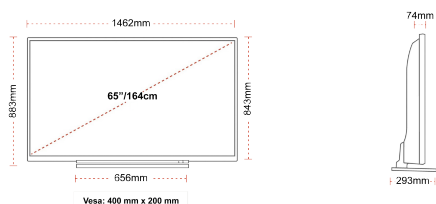

G

109kWh/1000

G

HDR
 149kWh/1000

HIGHLIGHTS

- ⌕ 4K HDR UHD
- ⌕ TRU Picture Engine
- ⌕ 3x HDMI, 2x USB
- ⌕ Dolby Vision HDR
- ⌕ HDR10 & HLG
- ⌕ Internal WLAN

CONNECTIONS

SIZE

DISPLAY

Screen Size (inch / cm)	65" / 164cm
Panel Type	DLED
Resolution	Ultra HD (3840 x 2160)
Brightness	350

SOUND

Dolby Audio™	Yes
Audio Output Power (RMS)	2x12W
Speaker Type	Down Firing
Internal Subwoofer	Yes
Sound Modes	Music, Movie, Speech, Classic, Flat, User
DTS	DTS HD + DTS TruSurround
Equalizer	5 band
Onkyo	No

MECHANICAL

Boxed dimensions (mm)	1620 x 165 x 995
Dimensions with stand (mm)	1462 x 293 x 883
Dimensions without Stand (mm)	1462 x 74 x 843
Gross Weight (kg)	31
Net Weight (kg)	24
VESA (Wall mount) WxH	400mm x 200mm
Screw Size	M6