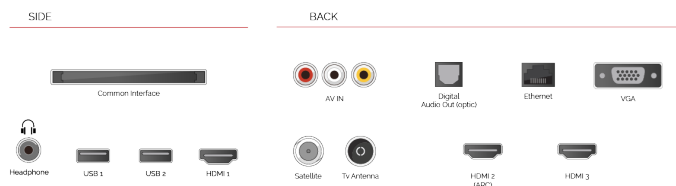

VERBINDING

GROOTTE