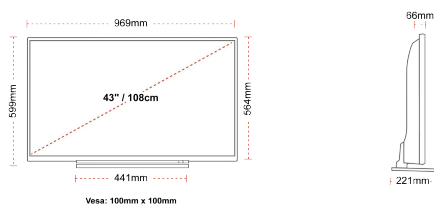

G
54kWh/1000

G
HDR
54kWh/1000

HIGHLIGHTS

- ⌕ Android TV
- ⌕ Google Assistant
- ⌕ Chromecast Built in
- ⌕ 4K UHD HDR
- ⌕ Dolby Vision HDR
- ⌕ Google Play Store

CONNECTIONS

SIZE

DISPLAY

Screen Size (inch / cm)	43" / 108cm
Panel Type	DLED
Resolution	Ultra HD (3840 x 2160)
Brightness	320

MECHANICAL

Boxed dimensions (mm)	1085 x 154 x 710
Dimensions with stand (mm)	969 x 221 x 599
Dimensions without Stand (mm)	969 x 66 x 564
Gross Weight (kg)	15,0
Net Weight (kg)	11,0
VESA (Wall mount) WxH	100mm x 100mm
Screw Size	M4