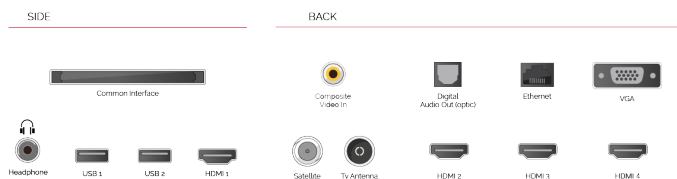

Google Play

Google Play is your entertainment unbound. It brings together all of the entertainment you love and helps you explore it in new ways, anytime, anywhere.

NETFLIX

Discover the Netflix® button on your remote control to jump from one adventure to another.

G
54kWh/1000

G
HDR
54kWh/1000

HIGHLIGHTS

- ⌕ Android TV
- ⌕ Google Assistant
- ⌕ Chromecast Built in
- ⌕ 4K UHD HDR
- ⌕ Dolby Vision HDR
- ⌕ Google Play Store

CONNECTIONS

SIZE

DISPLAY

Screen Size (inch / cm)	43" / 108cm
Panel Type	DLED
Resolution	Ultra HD (3840 x 2160)
Brightness	320