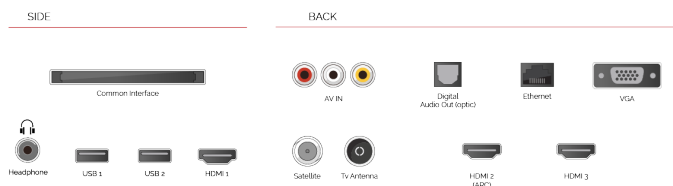

CONNECTIONS

SIZE