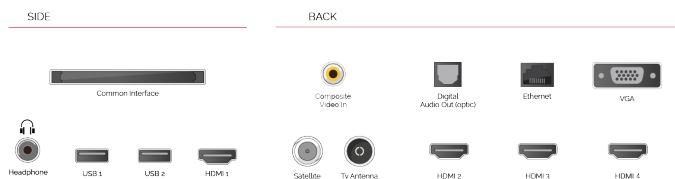

FORBINDELSE