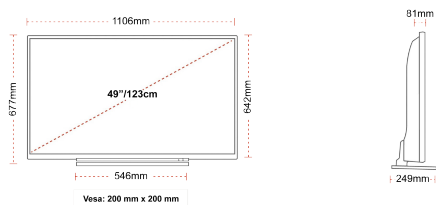

G
69kWh/1000

G
HDR
69kWh/1000

HIGHLIGHTS

- ⌕ Android TV
- ⌕ Google Assistant
- ⌕ Chromecast Built in
- ⌕ 4K UHD HDR
- ⌕ Dolby Vision HDR
- ⌕ Google Play Store

CONNECTIONS

SIZE

DISPLAY

Screen Size (inch / cm)	49" / 123cm
Panel Type	DLED
Resolution	Ultra HD (3840 x 2160)
Brightness	350

MECHANICAL

Boxed dimensions (mm)	1195 x 154 x 765
Dimensions with stand (mm)	1106 x 249 x 673
Dimensions without Stand (mm)	1106 x 81 x 641
Gross Weight (kg)	17
Net Weight (kg)	12
VESA (Wall mount) WxH	200mm x 200mm
Screw Size	M6