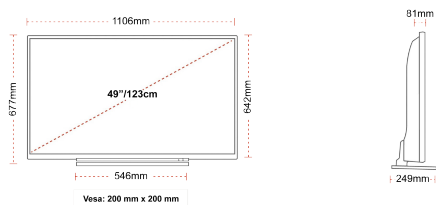

G
69kWh/1000

G
HDR
69kWh/1000

HIGHLIGHTS

- ⌵ Android TV
- ⌵ Google Assistant
- ⌵ Chromecast Built in
- ⌵ 4K UHD HDR
- ⌵ Dolby Vision HDR
- ⌵ Google Play Store

CONNECTIONS

SIZE

DISPLAY

Screen Size (inch / cm)	49" / 123cm
Panel Type	DLED
Resolution	Ultra HD (3840 x 2160)
Brightness	350

MECHANICAL

Boxed dimensions (mm)	1195 x 154 x 765
Dimensions with stand (mm)	1106 x 249 x 673
Dimensions without Stand (mm)	1106 x 81 x 641
Gross Weight (kg)	17
Net Weight (kg)	12
VESA (Wall mount) WxH	200mm x 200mm
Screw Size	M6