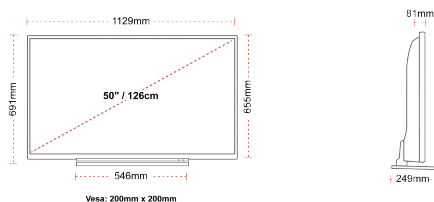

- ⌵ Android TV
- ⌵ Google Assistant
- ⌵ Chromecast Built in
- ⌵ 4K UHD HDR
- ⌵ Dolby Vision HDR
- ⌵ Google Play Store

CONNECTIONS

SIZE

DISPLAY

| | |
|-------------------------|------------------------|
| Screen Size (inch / cm) | 50" / 126cm |
| Panel Type | DLED |
| Resolution | Ultra HD (3840 x 2160) |
| Brightness | 350 |

MECHANICAL

| | |
|-------------------------------|------------------|
| Boxed dimensions (mm) | 1215 x 154 x 780 |
| Dimensions with stand (mm) | 1129 x 249 x 691 |
| Dimensions without Stand (mm) | 1129 x 81 x 655 |
| Gross Weight (kg) | 17 |
| Net Weight (kg) | 13 |
| VESA (Wall mount) WxH | 200mm x 200mm |
| Screw Size | M6 |