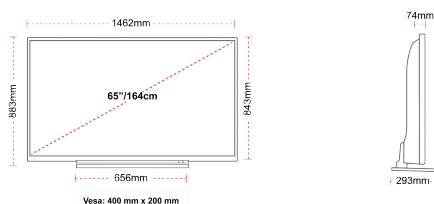

DISPLAY

Screen Size (inch / cm)	65" / 164cm
Panel Type	DLED
Resolution	Ultra HD (3840 x 2160)
Brightness	350

SOUND

Dolby Audio™	Yes
Audio Output Power (RMS)	2x12W
Speaker Type	Down Firing
Internal Subwoofer	No
Sound Modes	Music, Movie, Speech, Classic, Flat, User
DTS	Yes
Equalizer	Yes
Onkyo	Sound by Onkyo

MECHANICAL

Boxed dimensions (mm)	1620 x 165 x 995
Dimensions with stand (mm)	1462 x 293 x 879
Dimensions without Stand (mm)	1462 x 74 x 843
Gross Weight (kg)	31
Net Weight (kg)	24
VESA (Wall mount) WxH	400mm x 200mm
Screw Size	M6