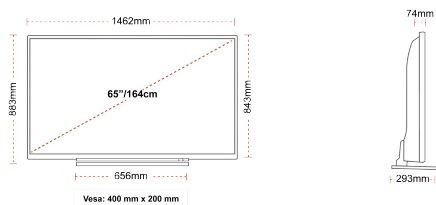

G
109kWh/1000

G
HDR
109kWh/1000

HIGHLIGHTS

- ⊗ Android TV
- ⊗ Google Assistant
- ⊗ Chromecast Built in
- ⊗ 4K UHD HDR
- ⊗ Dolby Vision HDR
- ⊗ Google Play Store

CONNECTIONS

SIZE

DISPLAY

Screen Size (inch / cm)	65" / 164cm
Panel Type	DLED
Resolution	Ultra HD (3840 x 2160)
Brightness	350

MECHANICAL

Boxed dimensions (mm)	1620 x 165 x 995
Dimensions with stand (mm)	1462 x 293 x 879
Dimensions without Stand (mm)	1462 x 74 x 843
Gross Weight (kg)	31
Net Weight (kg)	24
VESA (Wall mount) WxH	400mm x 200mm
Screw Size	M6